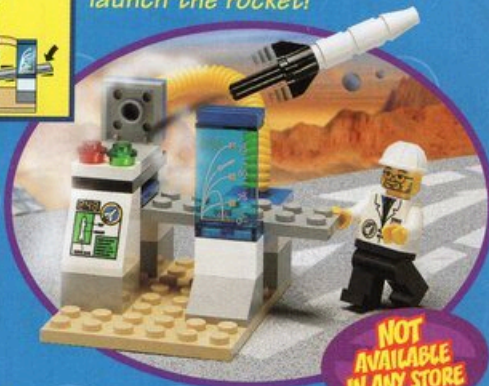

AGES 5-12

NEW! NOT AVAILABLE IN ANY STORE

A. #6423 Mini Tow Truck
Ages 5-12. 34 pieces. \$4.99

Push the lever to launch the rocket!

NOT AVAILABLE IN ANY STORE

B. #6452 Mini Rocket Launcher
Ages 6-12. 31 pieces. \$2.99